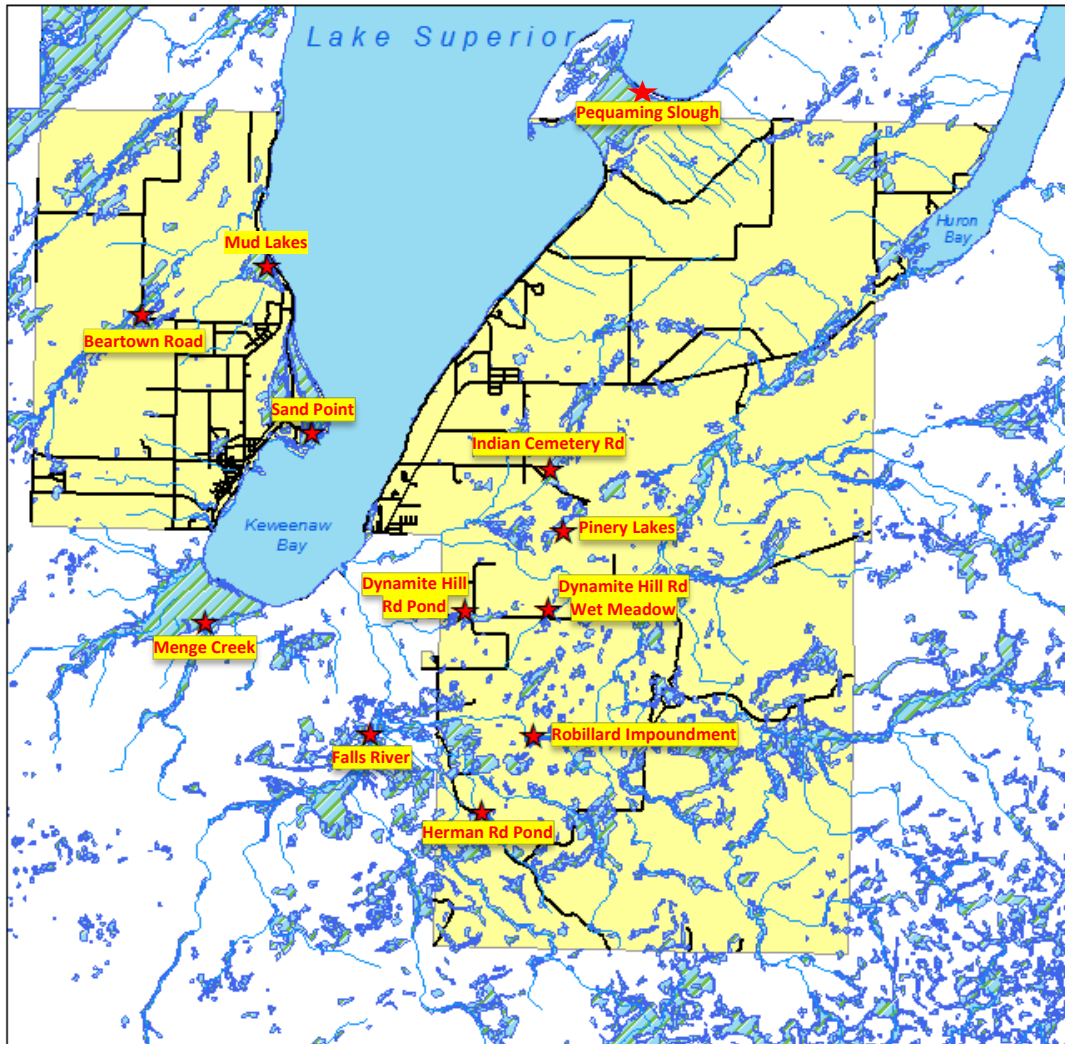

# Frog & Toad Survey Sites

## Legend

- ★ Frog\_Toad\_Survey\_Sites
- Rivers & Streams
- ▨ Wetlands
- Lakes
- Roads
- KBIC Reservation Boundary
- Baraga County

Prepared February 1, 2013 by Erin Johnston